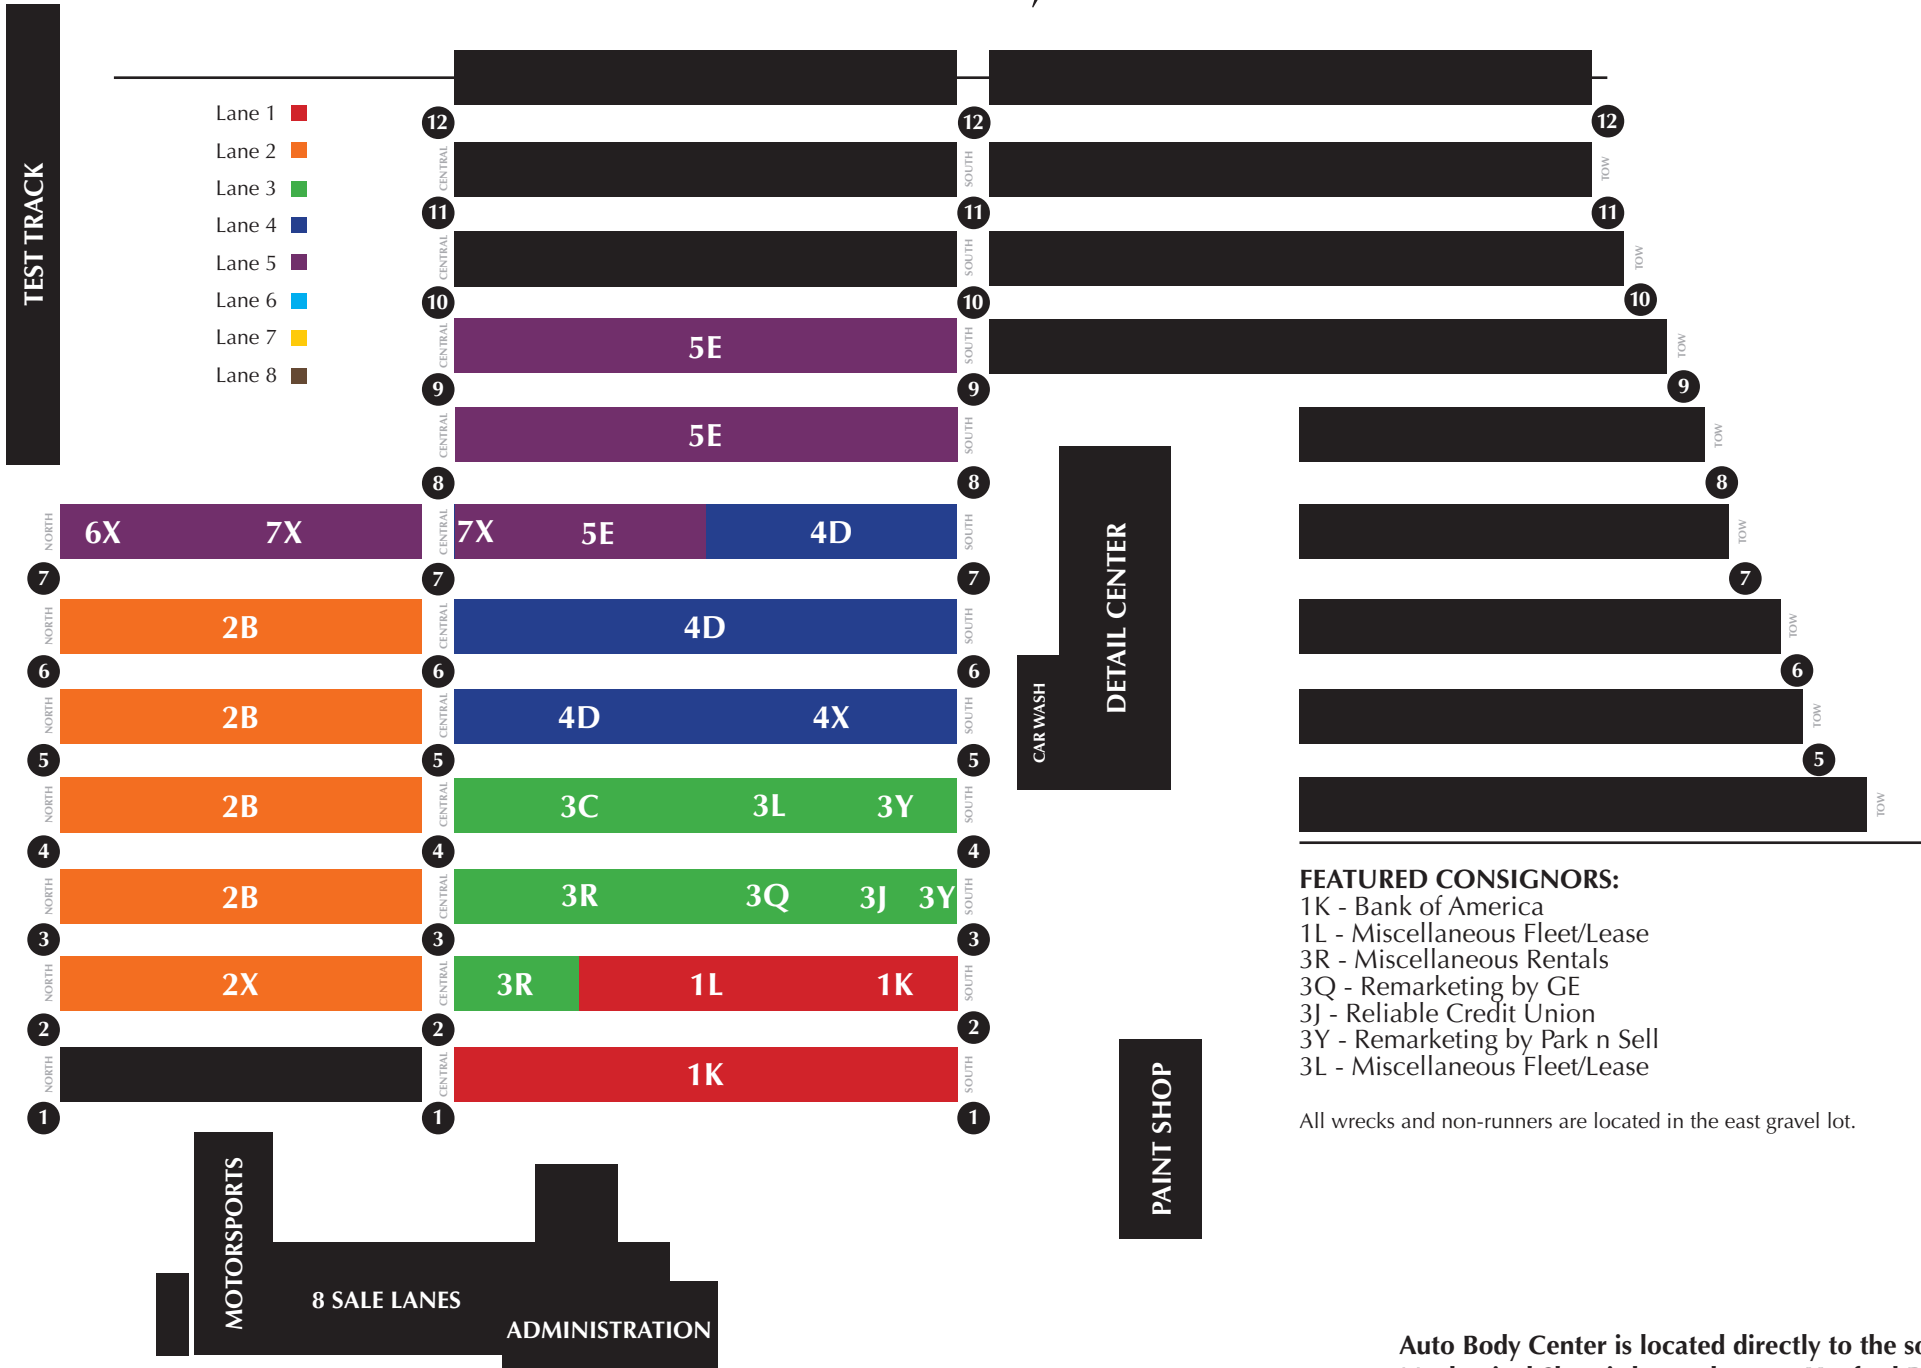

LOT MAP

March 11th, 2010

FEATURED CONSIGNORS:

- 1K - Bank of America
- 1L - Miscellaneous Fleet/Lease
- 2B - Miscellaneous Fleet/Lease
- 3R - Miscellaneous Rentals
- 3Q - Remarketing by GE
- 3J - Reliable Credit Union
- 3Y - Remarketing by Park n Sell
- 3L - Miscellaneous Fleet/Lease

All wrecks and non-runners are located in the east gravel lot.

Auto Body Center is located directly to the south
Mechanical Shop is located across Hayford Road