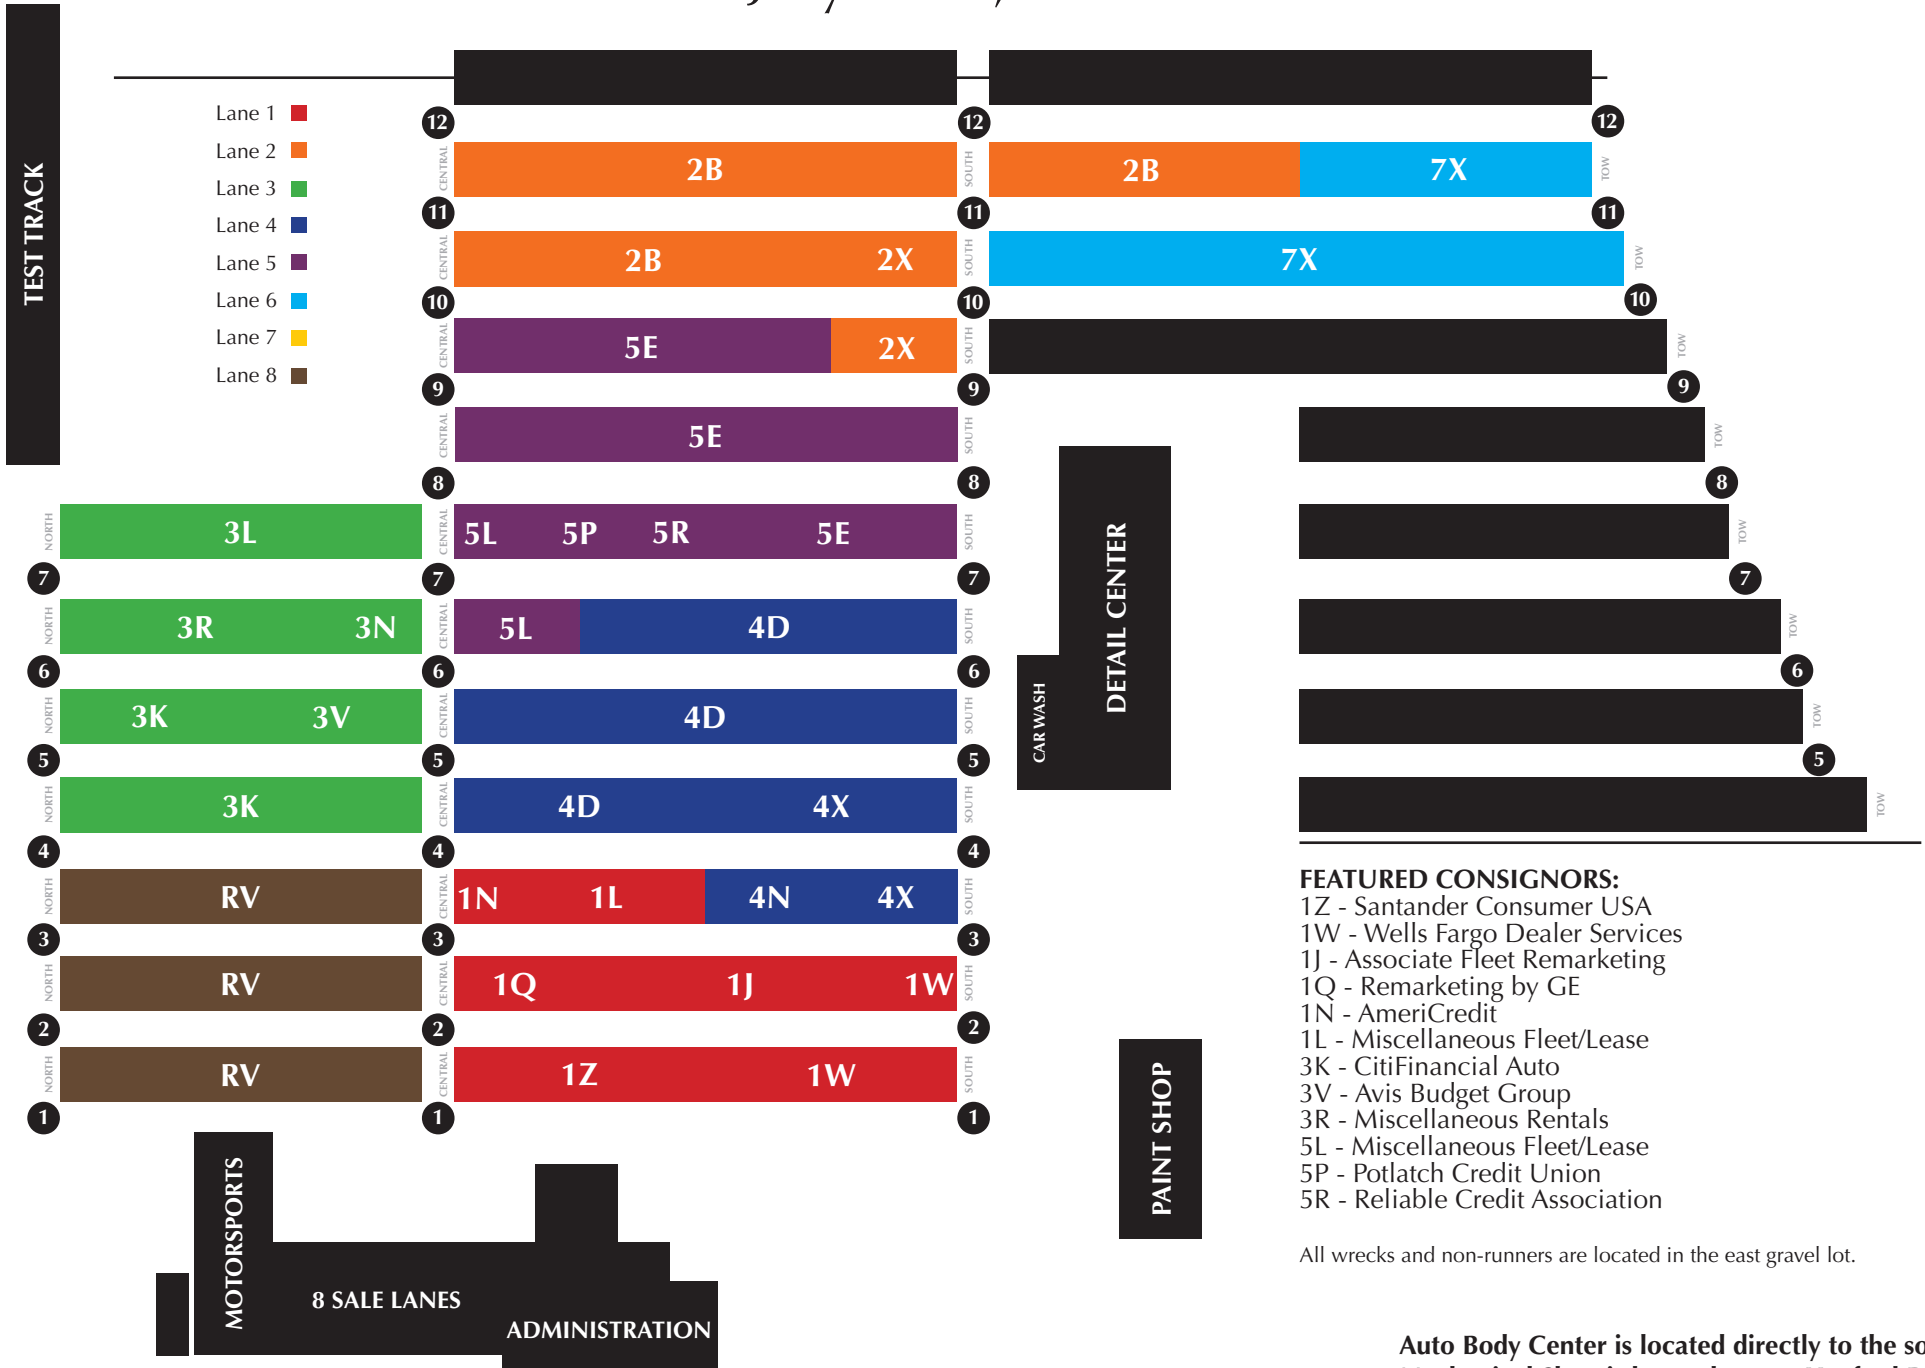

# LOT MAP

## July 29th, 2010

- FEATURED CONSIGNORS:**
- 1Z - Santander Consumer USA
  - 1W - Wells Fargo Dealer Services
  - 1J - Associate Fleet Remarketing
  - 1Q - Remarketing by GE
  - 1N - AmeriCredit
  - 1L - Miscellaneous Fleet/Lease
  - 3K - CitiFinancial Auto
  - 3V - Avis Budget Group
  - 3R - Miscellaneous Rentals
  - 5L - Miscellaneous Fleet/Lease
  - 5P - Potlatch Credit Union
  - 5R - Reliable Credit Association

All wrecks and non-runners are located in the east gravel lot.

**Auto Body Center is located directly to the south**  
**Mechanical Shop is located across Hayford Road**